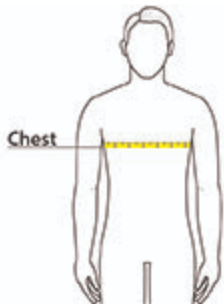

Product Measurements

	XS	S	M	L	XL	2XL	3XL	4XL	5XL
Body Length at Back	26	26	27	28	29	30	31	32	33
Chest	18	20	22	24	26	28	30	32	34
Sleeve Length from Center Back	32 1/2	33	34	35	36	37	38	39	40

Body Length at Back: Measured from high point shoulder to finished hem at back.

Chest: Measured across the chest one inch below armhole when laid flat.

Sleeve Length from Center Back: Measure from Center Back neck to shoulder point to sleeve hem.

Size Chart

	XS	S	M	L	XL	2XL	3XL	4XL	5XL
Chest	30-32	34-36	38-40	42-44	46-48	50-52	54-56	58-60	62-64

How To Measure

CHEST

Measure under the arm and around the fullest part of the chest with arms down, keeping tape horizontal.

Colors

Please note: PMS code information is shown only when an exact match is available.